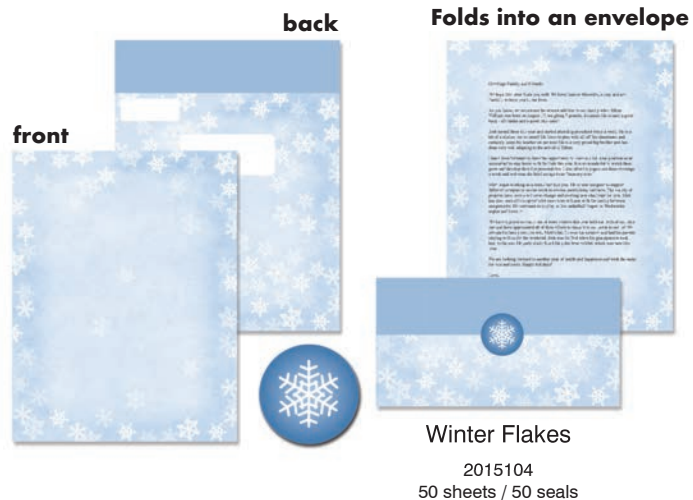

Holiday Stripes
904930
5 sh (50 labels)

Holly Bunch
904234
5 sh (50 labels)

Lacy Tree
20102939
3 sh (30 labels)

SELF-MAILERS, THANK YOU CARD, INVITATIONS & POSTCARDS

SELF-MAILERS (8.5" x 11")

(THANK YOU NOTE, FOLDED 4.875" x 3.375")

INSIDE CARD IS BLANK - APPLY A PERSONAL GREETING

2-UP INVITATIONS (11" x 8.5")

4-UP POSTCARDS (11" x 8.5")

ENVELOPES

PREMIUM TISSUE LINED ENVELOPES

Available in 2 sizes: EA5 - 8.62" x 6.12" & DL - 8.62" x 4.37"